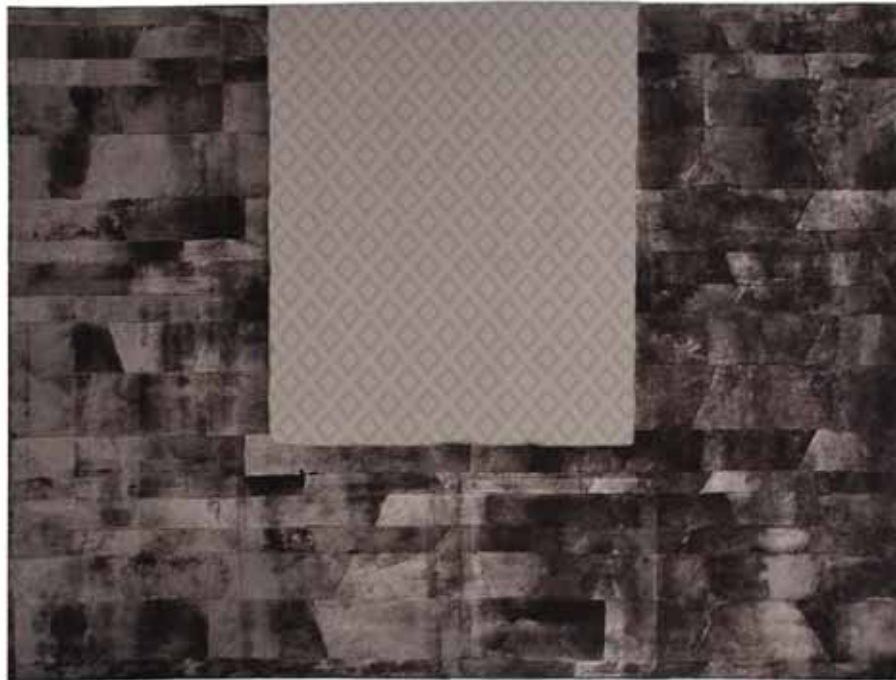

TAPPETO GIROLETTO | *BED CARPET*

volume / *volume* 0,620 m³
colli / *boxes* 1

HOME COUTURE
pp. 164/165, 168/169

CONTRAST
pp. 80/81

natural beige
beige natural

mussman marrone
brown mussman

brisa grigio
grey brisa

DESCRIZIONE / *DESCRIPTION*

CODICE / *CODE*

EURO / *EURO*

giroletto in montone
sheepskin bed carpet

misure
sizes

400×300 cm

TPDENVER02

finitura montone
sheepskin