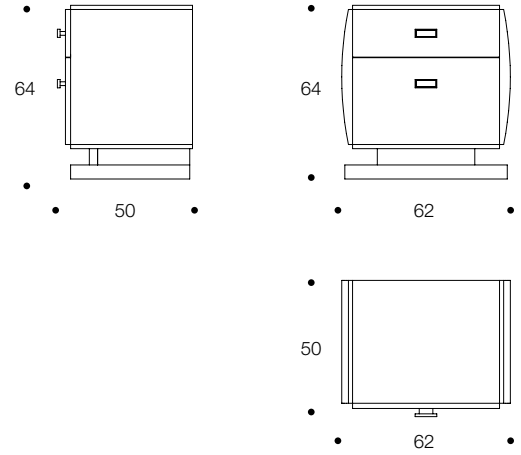

COMODINO | NIGHTSTAND

volume / volume 0,252 m³
colli / boxes 1

MASTER COLLECTION
pp.

CASSETTONI, COMODINI
E MOBILI TRUCCO
DRESSERS, NIGHTSTANDS
AND VANITY DESKS

DESCRIZIONE / DESCRIPTION		CODICE / CODE	EURO / EURO
comodino in essenza wengè, 2 cassetti, dettagli in inox lucido wengè wood nightstand, 2 drawers, polished stainless steel details		COBOTTIC01	
altre finiture other finishings	palissandro opaco / matt rosewood palissandro tabacco opaco / matt tobacco rosewood palissandro lucido / polish rosewood lacca beige lucido / beige polished lacquer lacca nero lucido / black polished lacquer		
finitura inox lucido polished stainless steel finishing	nichel nero / black nickel acciaio / stainless steel		sovrapprezzo / surcharge