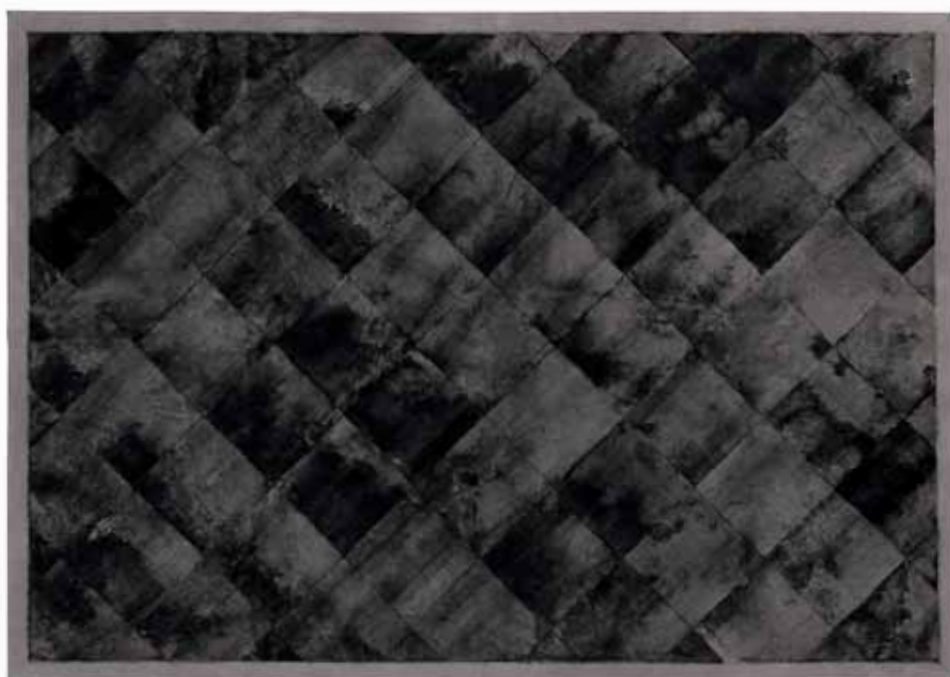

TAPPETO | CARPET

pelle nabuk grigio - cat. D / montone brisa grigio
 grey nabuk leather - cat. D / grey brise sheepskin

volume / volume 0,260 m³
 colli / boxes 1

BEYOND_11
 pp. 90/91, 104/105

BEYOND
 pp. 12/13, 42/43, 46

HOME COUTURE
 pp. 16/17, 20/21, 22, 26, 30, 98

natural beige
 beige natural

mussman marrone
 brown mussman

brisa grigio
 grey brisa

DESCRIZIONE / DESCRIPTION

CODICE / CODE

EURO / EURO

tappeto in montone con lavorazione a rombi con cornice
 sheepskin carpet rhombus version with edge

misure
 sizes

300x250 cm
 416x316 cm

CPICEBER01
 CPICEBER03

rivestimento cornice
 edge finishing

"MicroNabuk" / "MicroNabuk"

pelle cat. A-B-C-D / leather cat. A-B-C-D

finitura montone
 sheepskin finishing

natural beige, brisa grigio, mussman
 marrone
 beige natural, grey brisa, brown mussman